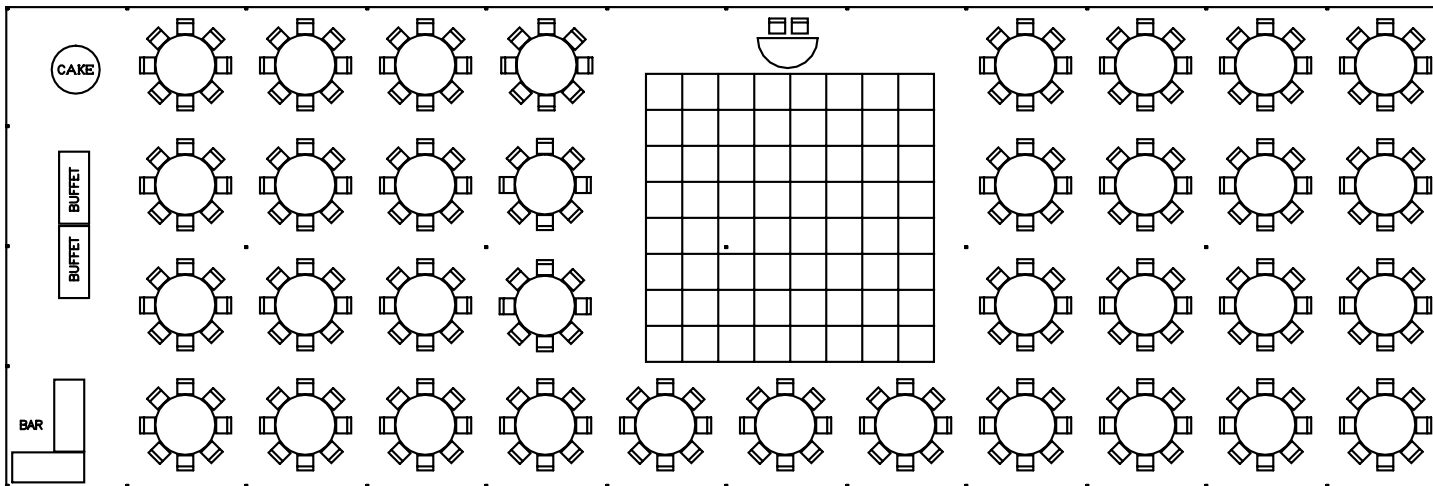

40X120 TENT

35 - 60" Rnd Table

1 - Half Rnd Sweetheart Table

2 - 6ft Buffet Tables

2 - 6 Ft Bar Tables

1 - 48" Rnd Cake Table

24X24 Dance Floor

Seats 282

AMERICAN  
Party Place

Date:  
Project:  
Owner:  
Designer: